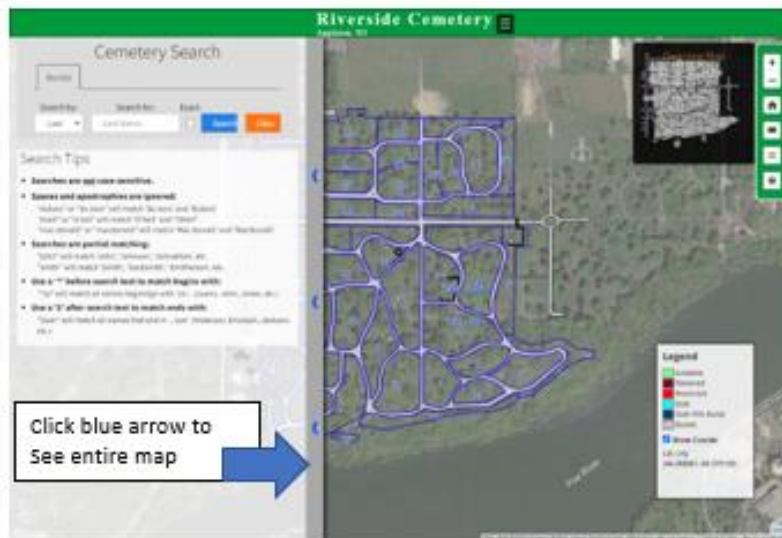

Burial Search allows you to search for grave sites that are available to purchase or to search for a loved one that is laid to rest.

www.burialsearch.com

Choose a cemetery:

616 | Riverside Cemetery | Applied

Go

TYPE: RIVERSIDE CEMETERY, CHOOSE APPLETON WI LOCATION CLICK GO

This is the first map you will see; you can search by last name if you are looking for a site next to a loved one. When you enter their last name, a list will pop up, click on their name, the site will be highlighted on the map. If you want to look in a particular area (BLOCK), in the cemetery, click the blue arrows in the gray bar, this will show you the entire map. Then zoom in to that block, you can click your mouse and hold button down to move map around.

GREEN SITES ARE AVAILABLE TO PURCHASE. You can note the names on surrounding sites, road location, and other markings that will help you find the site easier. **1st digit in the box is the BLOCK, look for this on the brown concrete post with letter or number in the cemetery.**