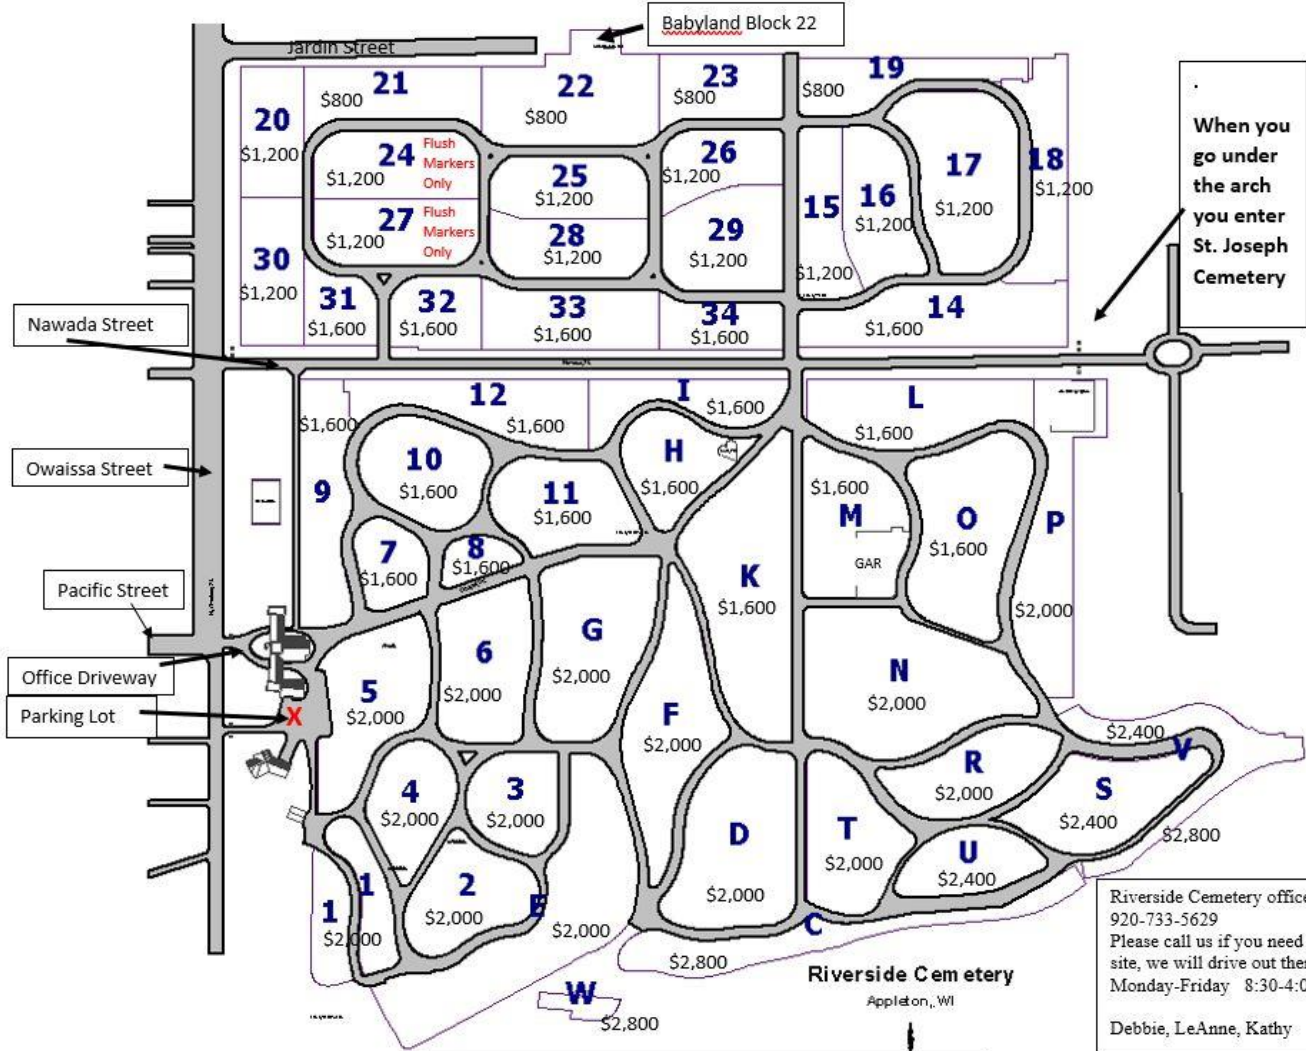

Go

TYPE: RIVERSIDE CEMETERY, CHOOSE APPLETON WI LOCATION CLICK GO

This is the first map you will see; you can search by last name if you are looking for a site next to a loved one. When you enter their last name, a list will pop up, click on their name, the site will be highlighted on the map. If you want to look in a particular area (BLOCK), in the cemetery, click the blue arrows in the gray bar, this will show you the entire map. Then zoom in to that block, you can click your mouse and hold button down to move map around.

GREEN SITES ARE AVAILABLE TO PURCHASE. You can note the names on surrounding sites, road location, and other markings that will help you find the site easier. **1st digit in the box is the BLOCK, look for this on the brown concrete post with letter or number in the cemetery.**

FOX RIVER LOCATED HERE

Riverside Cemetery office phone number:
 920-733-5629
 Please call us if you need help finding a site, we will drive out there and help you.
 Monday-Friday 8:30-4:00
 Debbie, LeAnne, Kathy